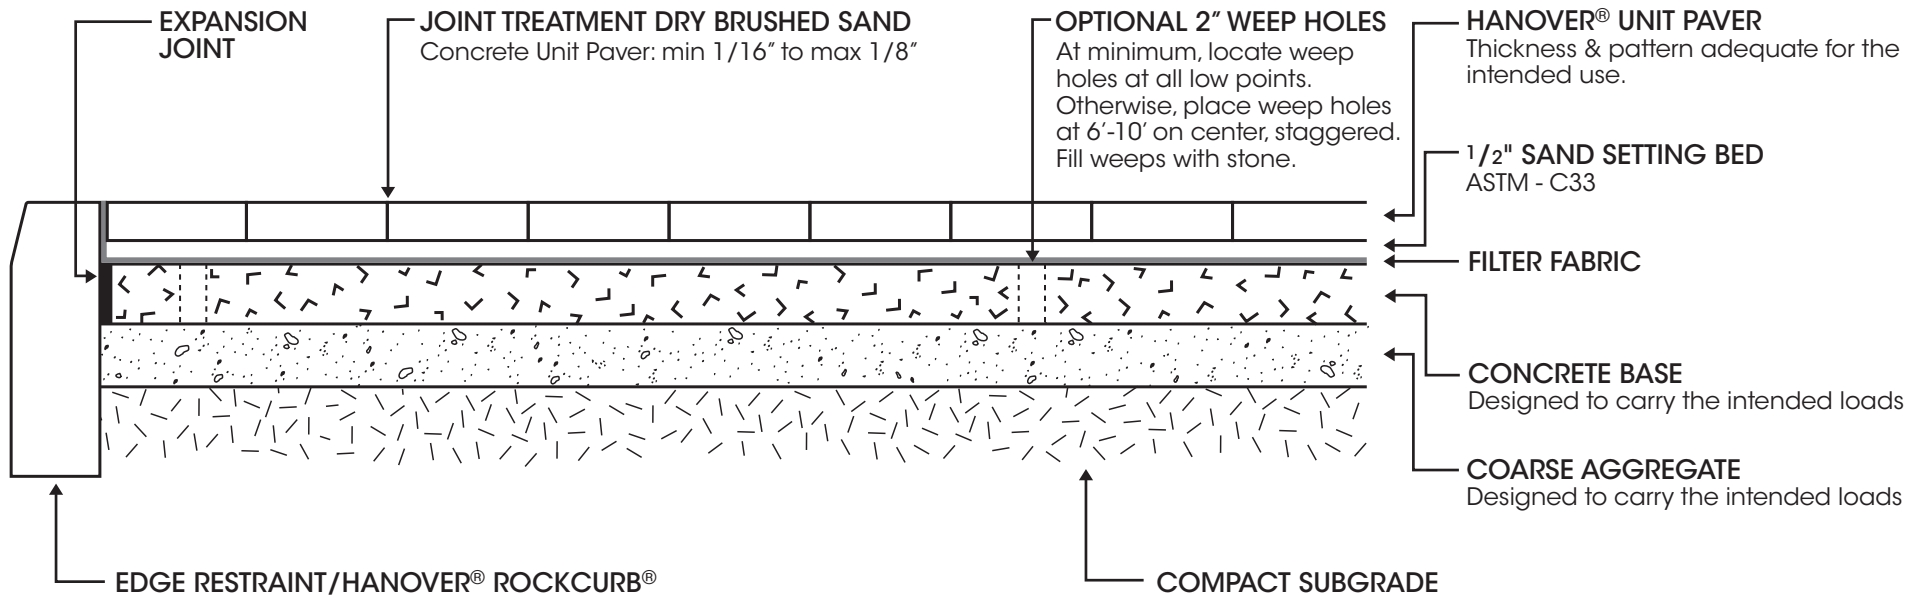

Sand Setting Bed

Cross Section Detail

HANOVER®
Architectural Products
5000 Hanover Road, Hanover, PA 17331
717.637.0500 fax 717.637.7145
www.hanoverpavers.com